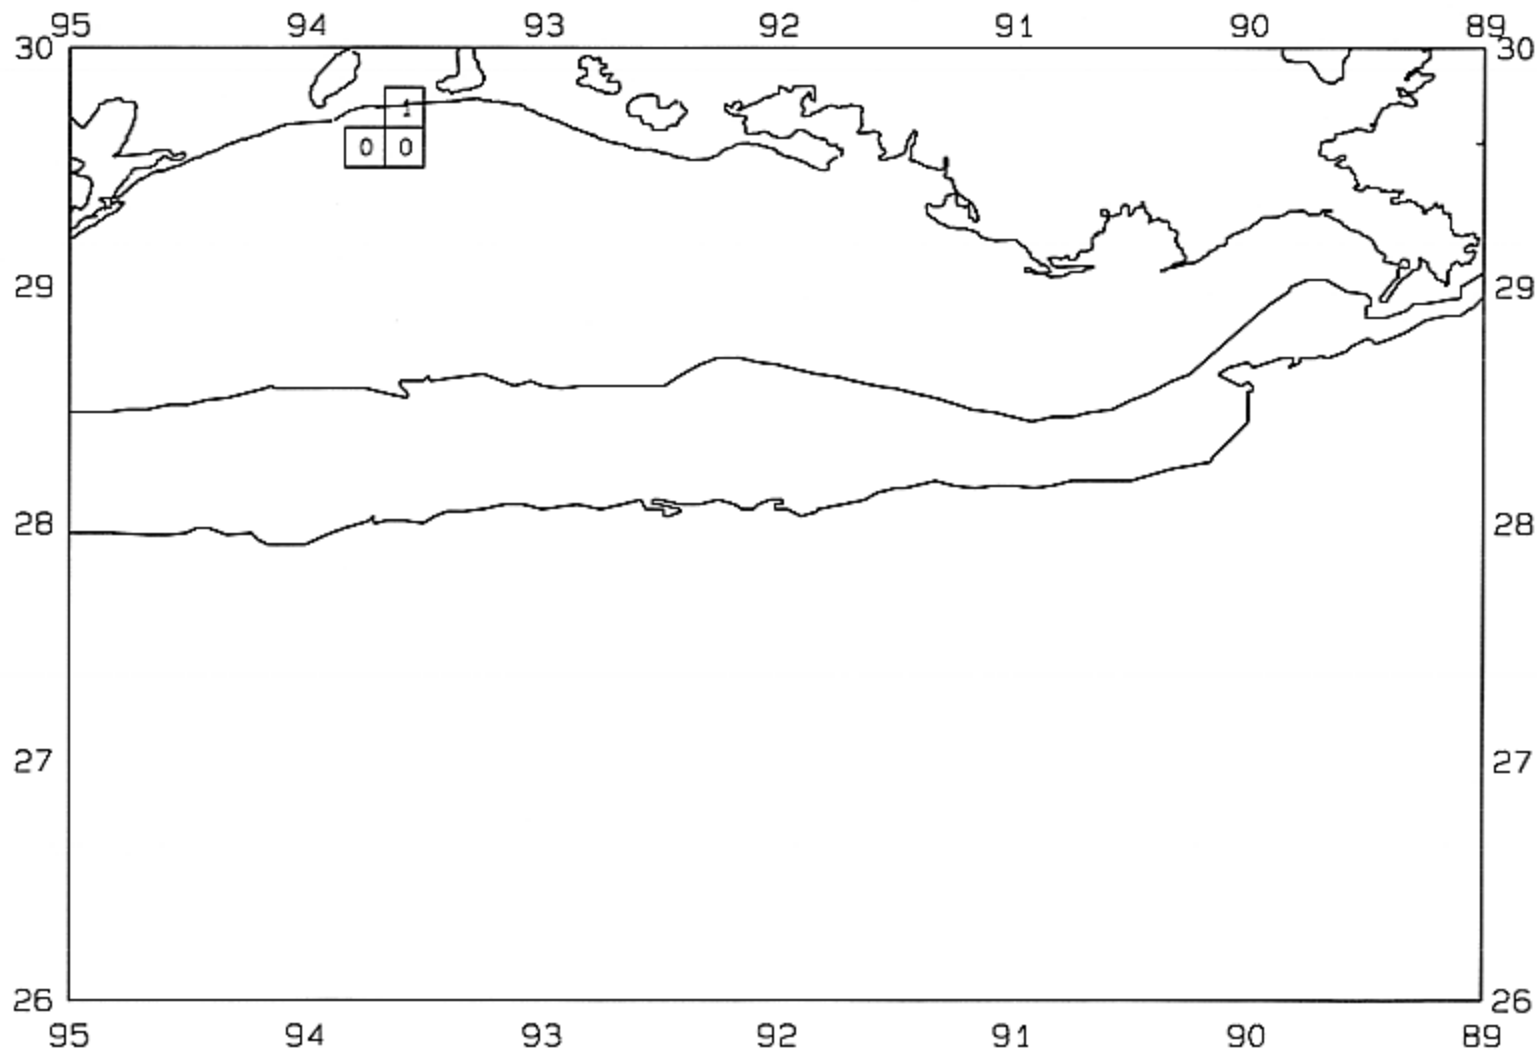

SEAMAP 2002

SAMPLING DATES FROM 06/18/02 TO 06/18/02

AVERAGE WHITE SHRIMP CATCH IN POUNDS/HOUR