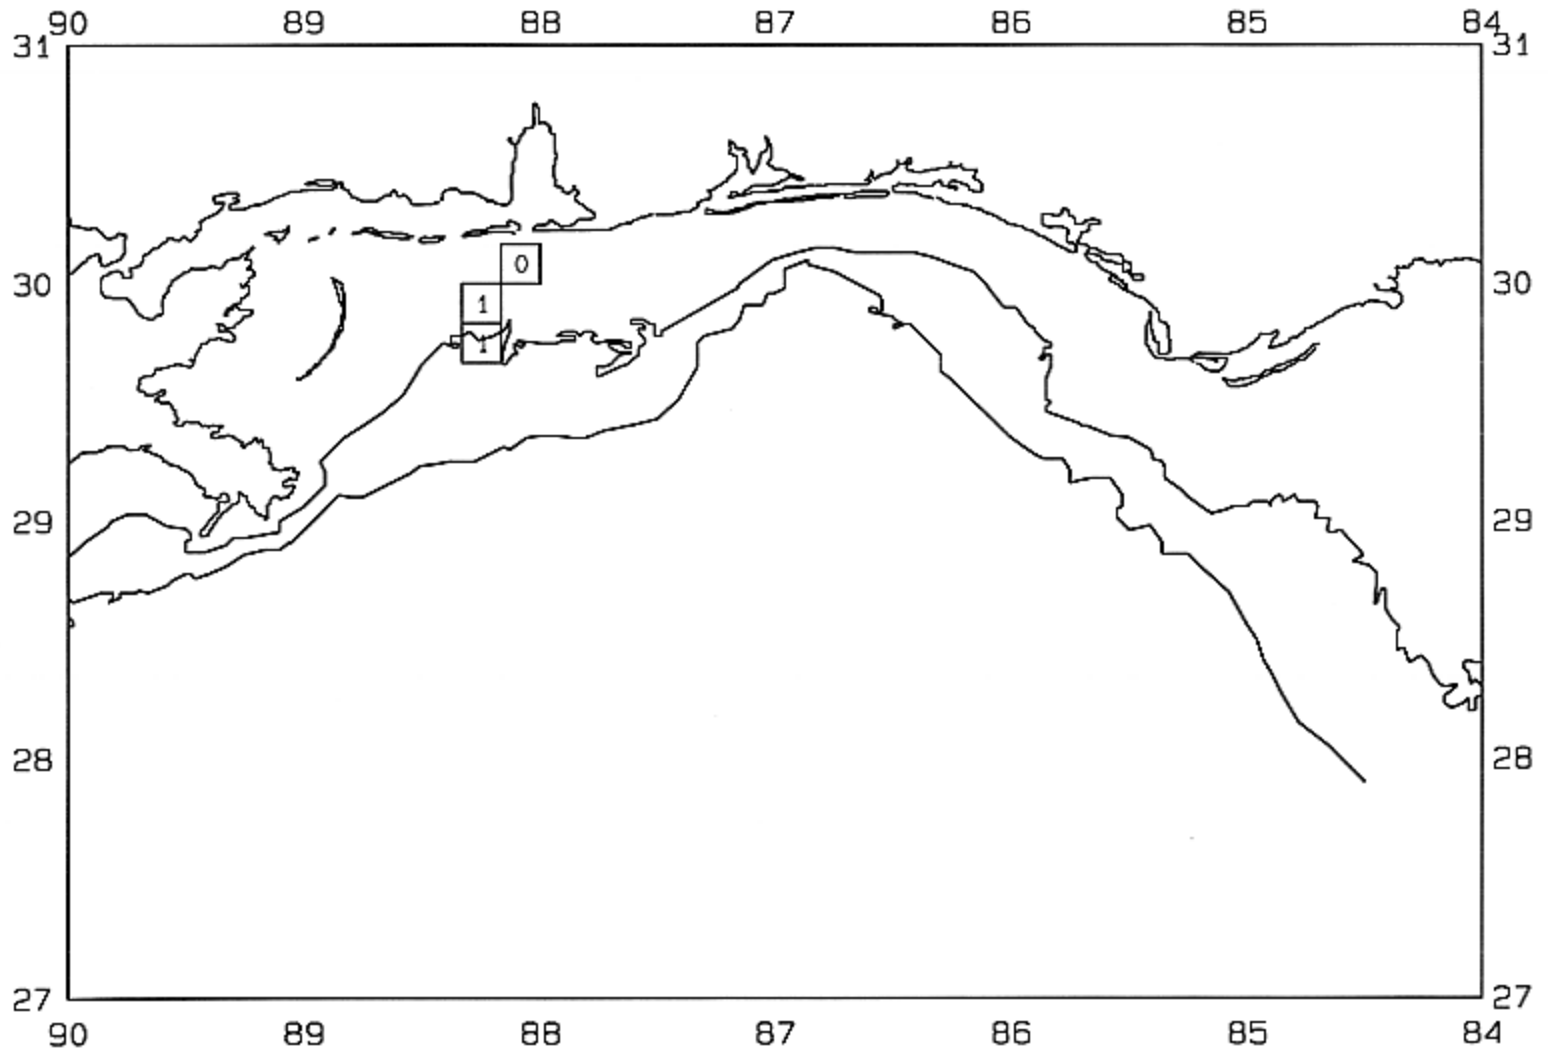

SEAMAP 2002

SAMPLING DATES FROM 06/26/02 TO 06/26/02

SAMPLING STATIONS

SEAMAP 2002

SAMPLING DATES FROM 06/26/02 TO 06/26/02

AVERAGE FINFISH CATCH IN POUNDS/HOUR/10

SEAMAP 2002
SAMPLING DATES FROM 06/18/02 TO 06/18/02
SAMPLING STATIONS

SEAMAP 2002

SAMPLING DATES FROM 06/18/02 TO 06/18/02

AVERAGE BROWN SHRIMP CATCH IN POUNDS/HOUR

SEAMAP 2002

SAMPLING DATES FROM 06/18/02 TO 06/18/02

AVERAGE BROWN SHRIMP COUNT PER POUND

SEAMAP 2002

SAMPLING DATES FROM 06/18/02 TO 06/18/02