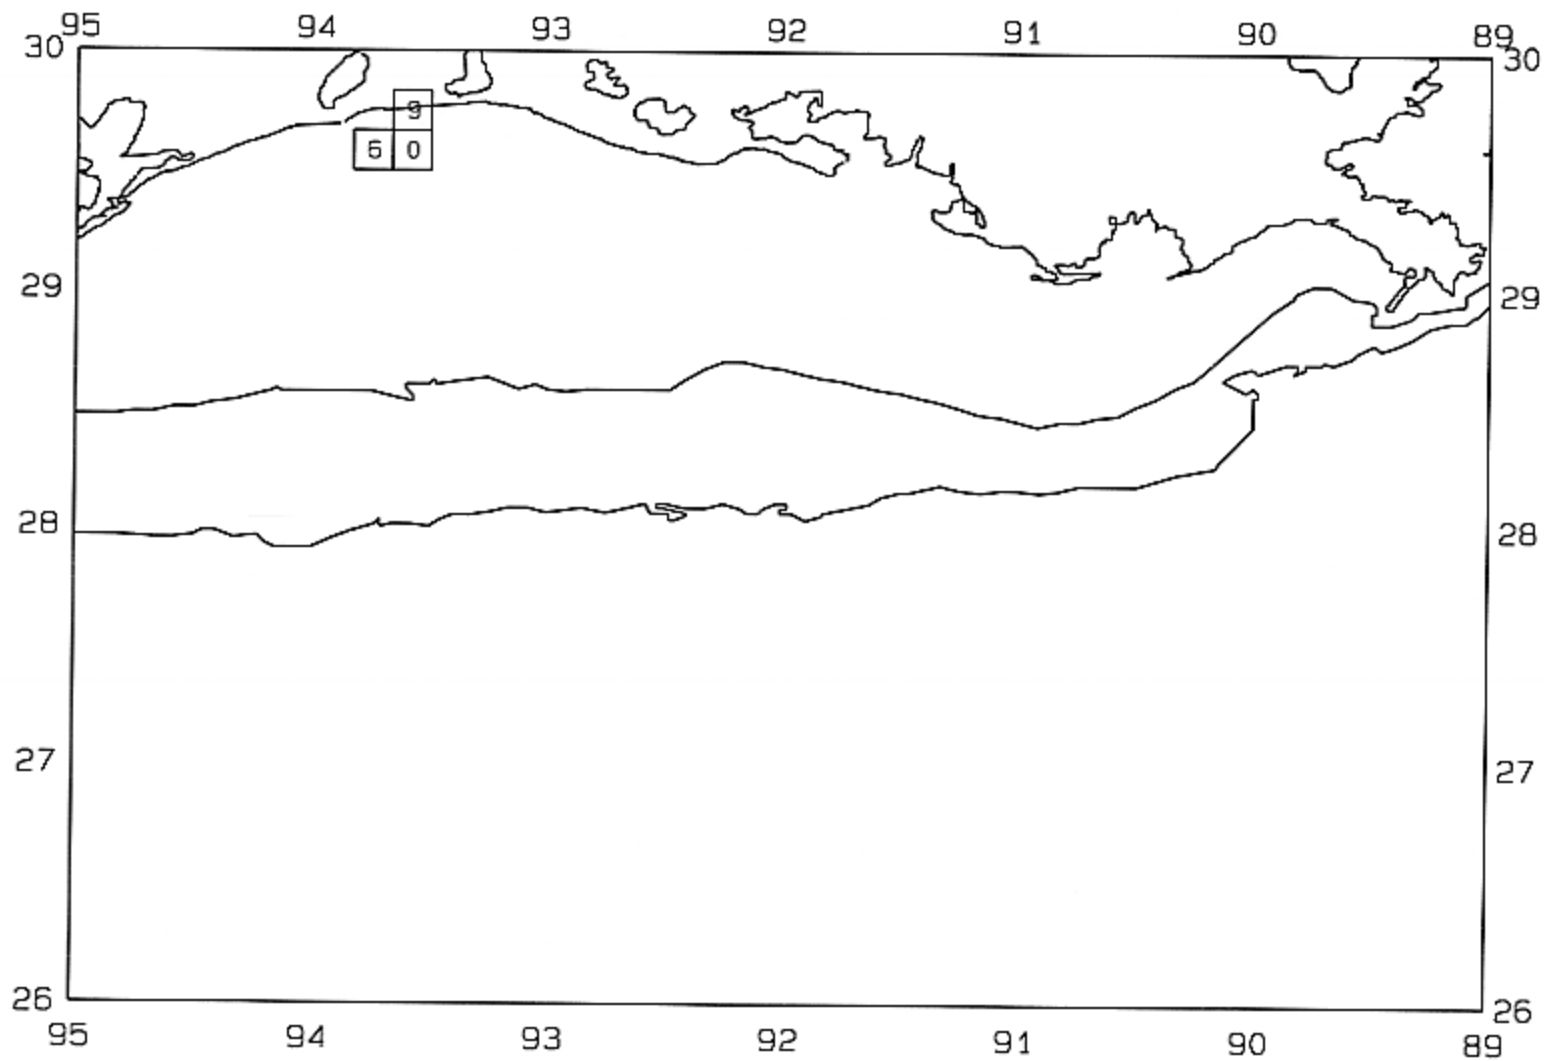

SEAMAP 2002
SAMPLING DATES FROM 06/18/02 TO 06/18/02
AVERAGE FINFISH CATCH IN POUNDS/HOUR/10