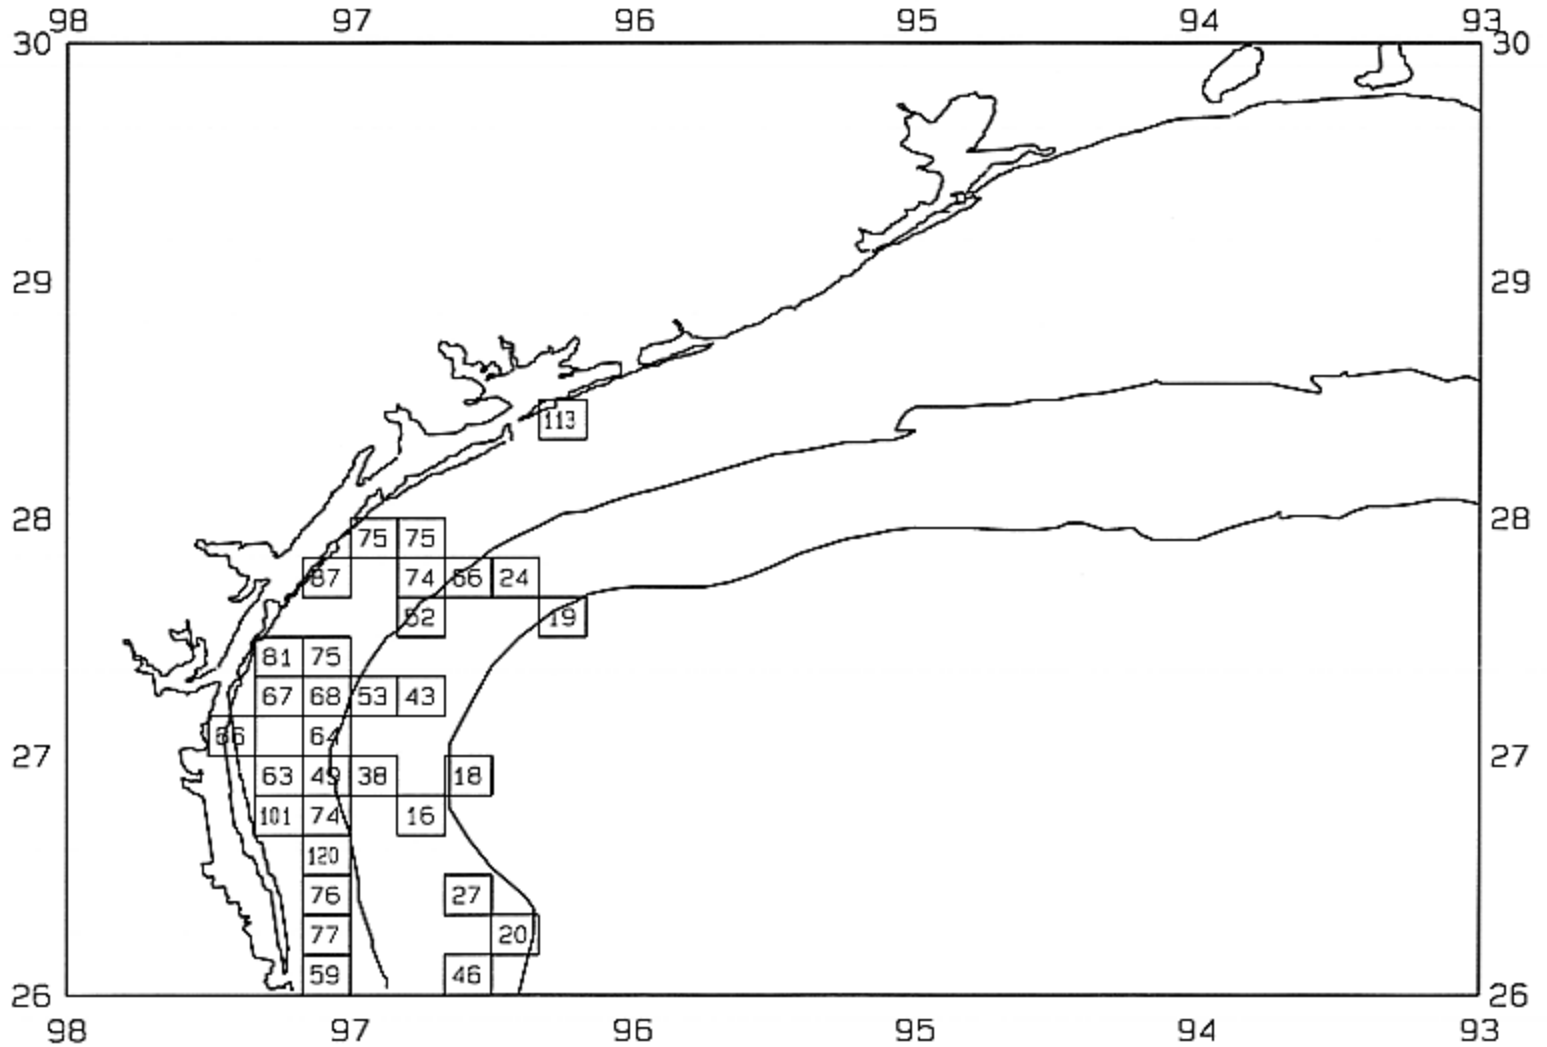

SEAMAP 2002

SAMPLING DATES FROM 06/17/02 TO 06/23/02

AVERAGE BROWN SHRIMP CATCH IN POUNDS/HOUR

SEAMAP 2002

SAMPLING DATES FROM 06/17/02 TO 06/23/02

AVERAGE BROWN SHRIMP COUNT PER POUND

SEAMAP 2002

SAMPLING DATES FROM 06/17/02 TO 06/23/02