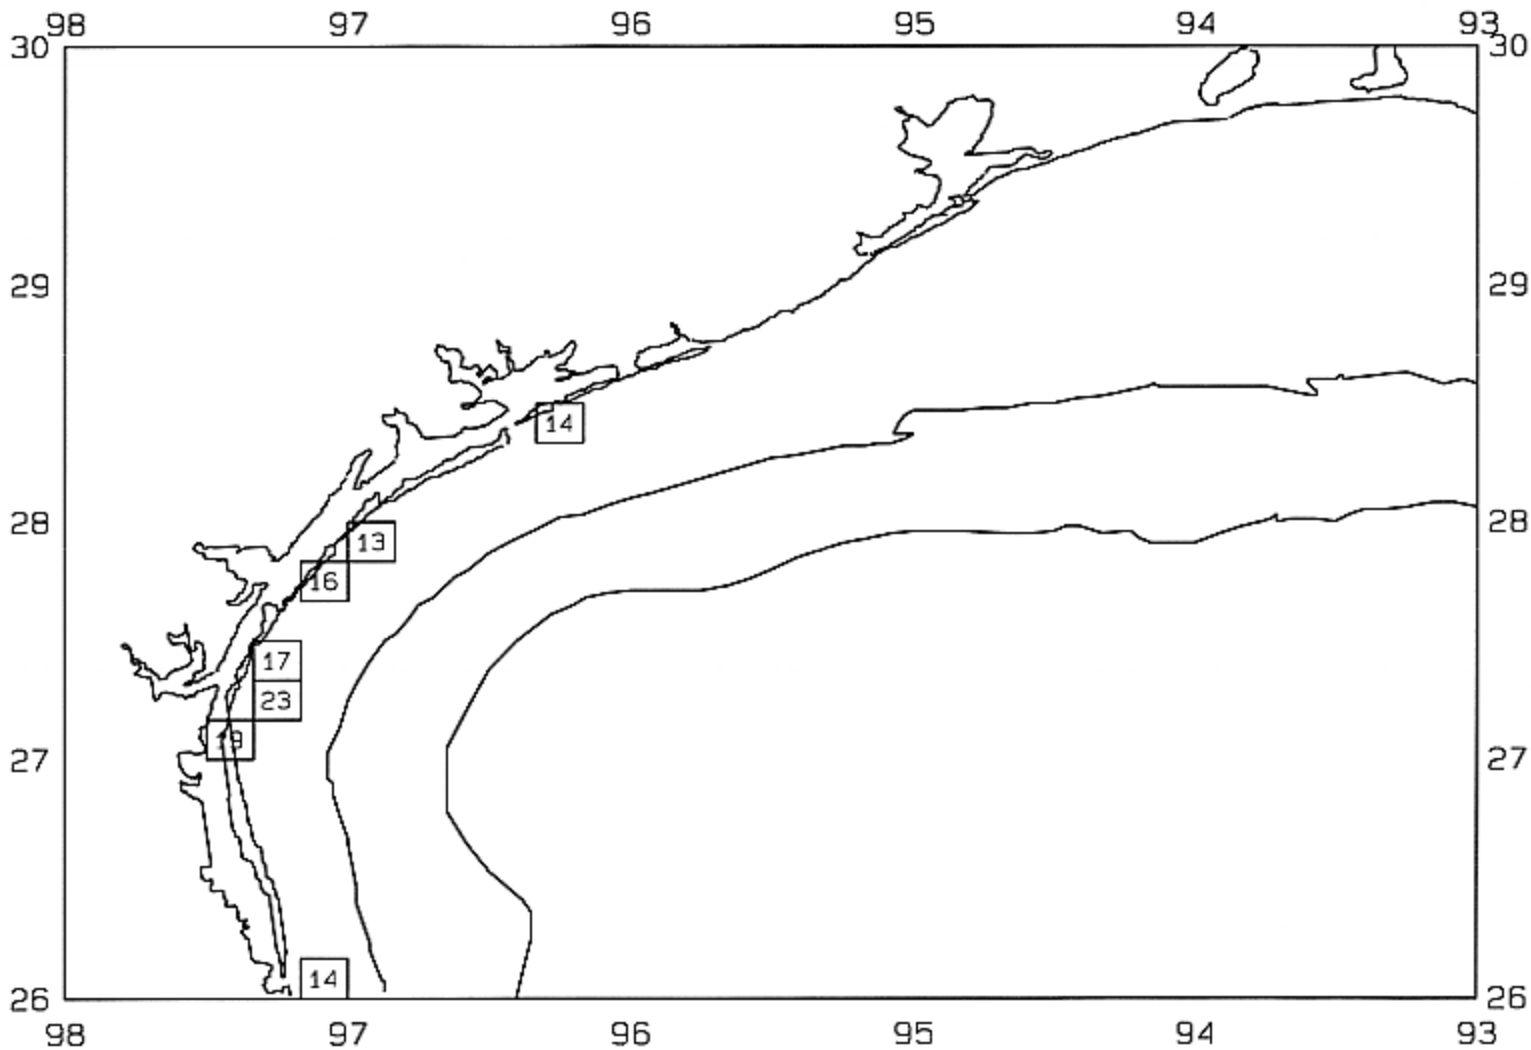

SEAMAP 2002

SAMPLING DATES FROM 06/17/02 TO 06/23/02

AVERAGE WHITE SHRIMP COUNT PER POUND