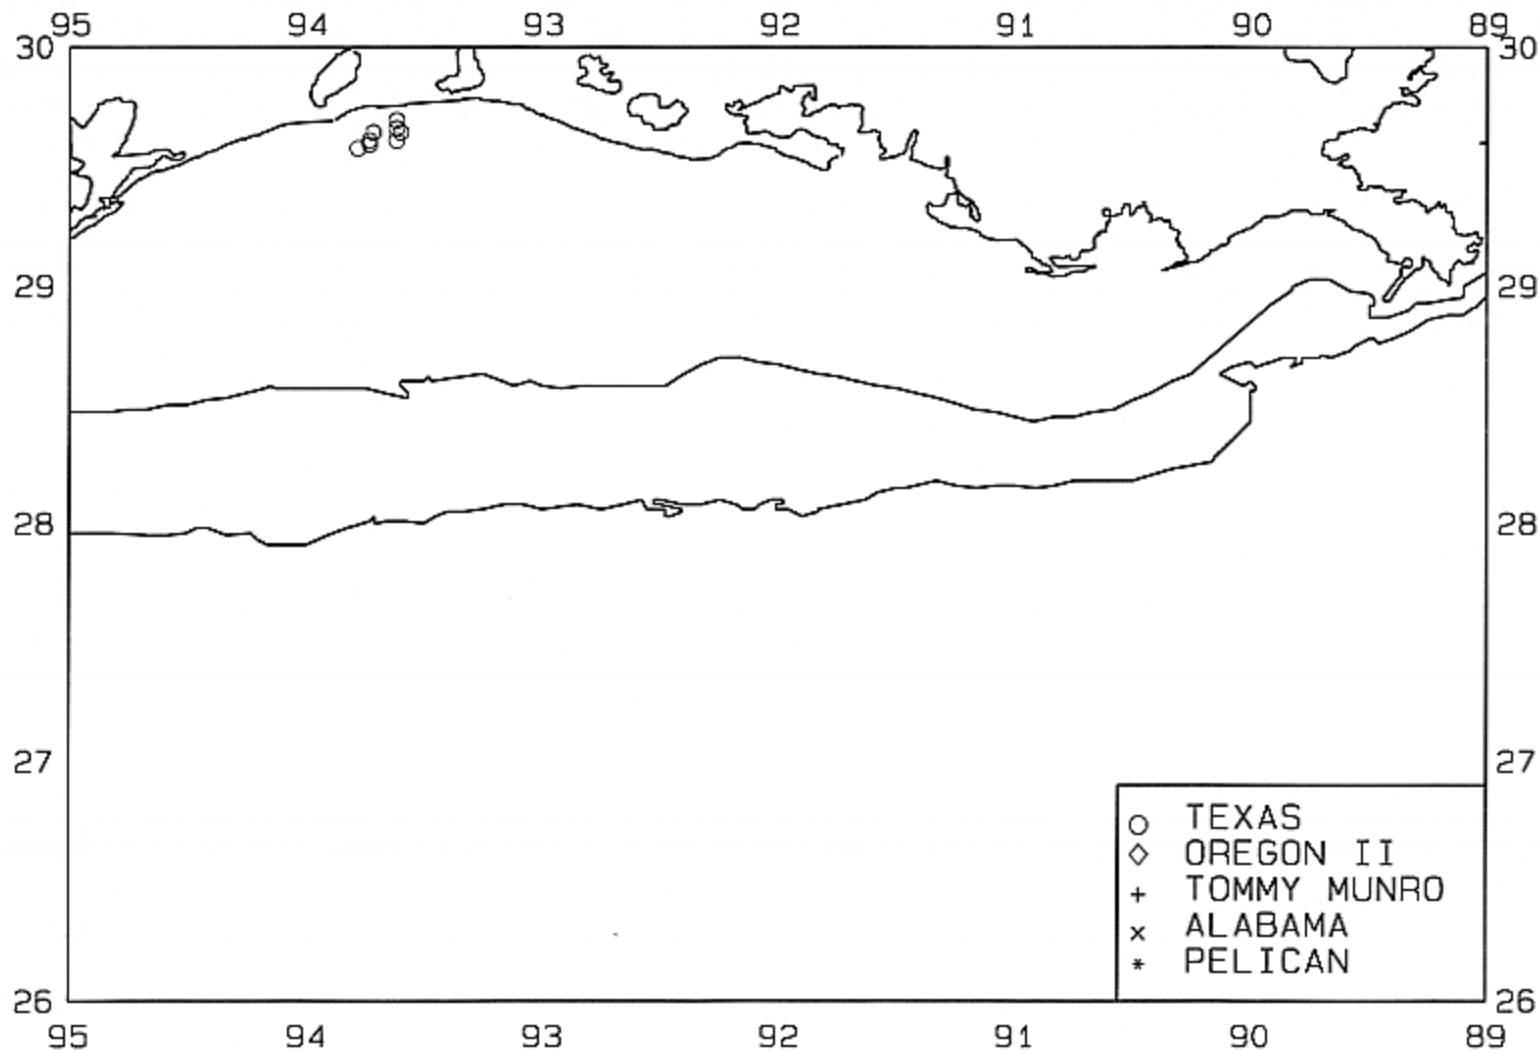

SEAMAP 2002

SAMPLING DATES FROM 06/26/02 TO 06/26/02

SAMPLING STATIONS

SEAMAP 2002

SAMPLING DATES FROM 06/26/02 TO 06/26/02

AVERAGE FINFISH CATCH IN POUNDS/HOUR/10

SEAMAP 2002
SAMPLING DATES FROM 06/18/02 TO 06/18/02
SAMPLING STATIONS

SEAMAP 2002

SAMPLING DATES FROM 06/18/02 TO 06/18/02

AVERAGE BROWN SHRIMP CATCH IN POUNDS/HOUR

SEAMAP 2002

SAMPLING DATES FROM 06/18/02 TO 06/18/02

AVERAGE BROWN SHRIMP COUNT PER POUND

SEAMAP 2002

SAMPLING DATES FROM 06/18/02 TO 06/18/02