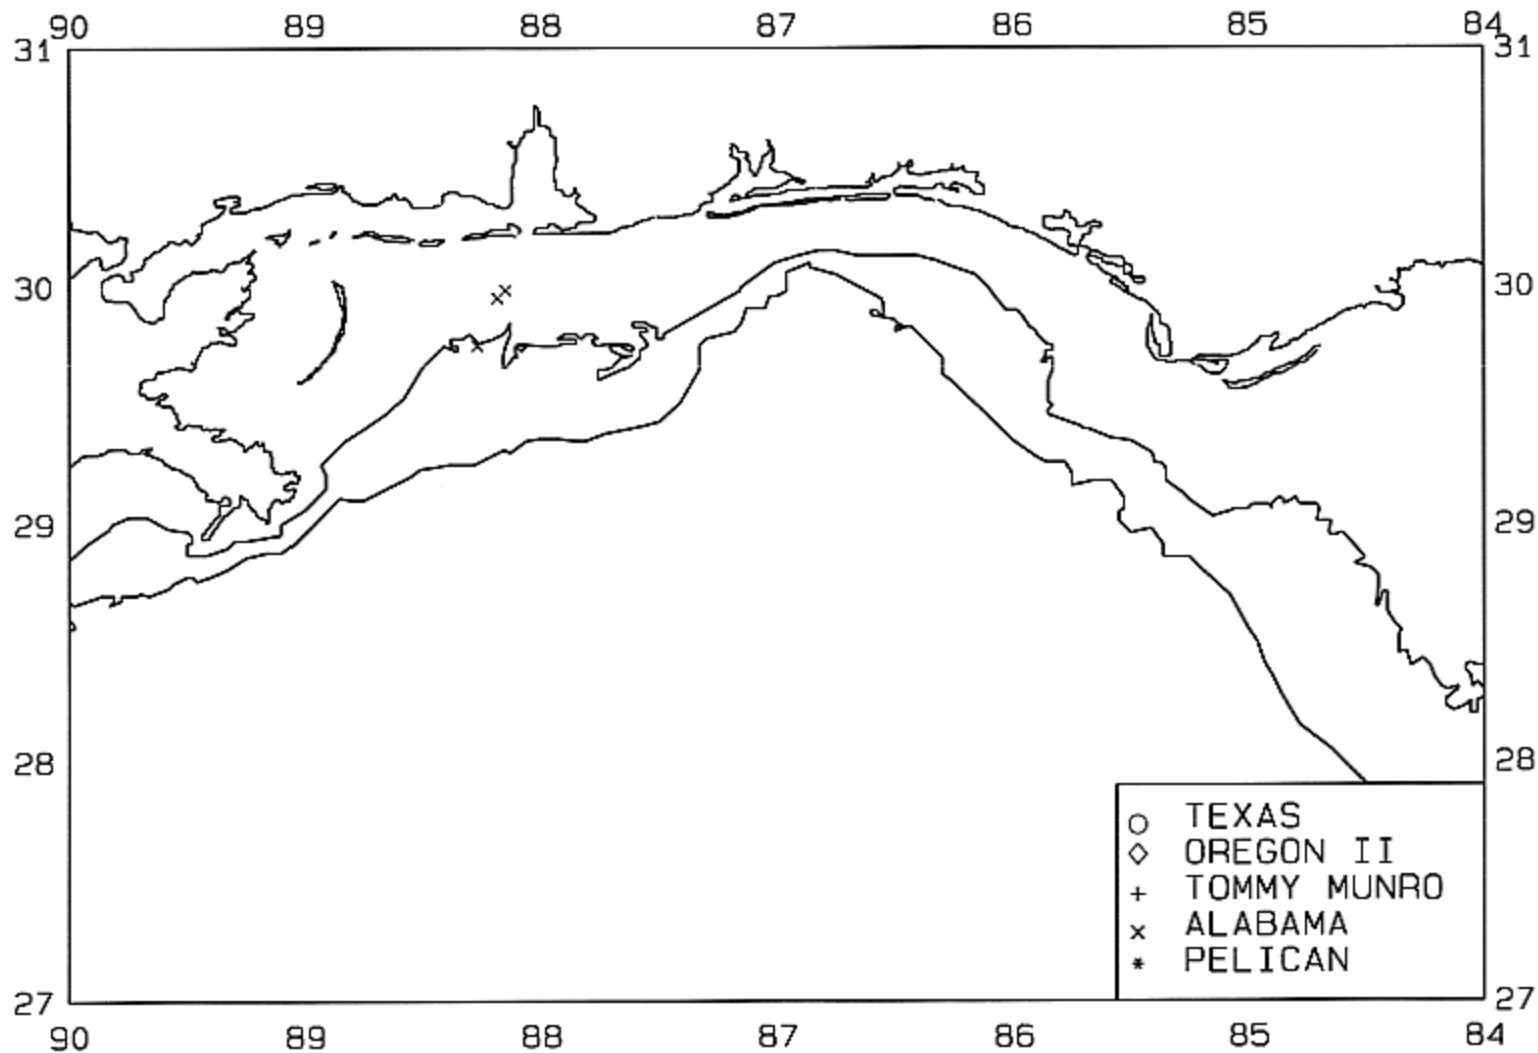

SEAMAP 2002

SAMPLING DATES FROM 06/26/02 TO 06/26/02

SAMPLING STATIONS

SEAMAP 2002

SAMPLING DATES FROM 06/26/02 TO 06/26/02

AVERAGE FINFISH CATCH IN POUNDS/HOUR/10

SEAMAP 2002
SAMPLING DATES FROM 06/18/02 TO 06/18/02
SAMPLING STATIONS

SEAMAP 2002

SAMPLING DATES FROM 06/18/02 TO 06/18/02

AVERAGE BROWN SHRIMP CATCH IN POUNDS/HOUR

SEAMAP 2002

SAMPLING DATES FROM 06/18/02 TO 06/18/02

AVERAGE BROWN SHRIMP COUNT PER POUND

SEAMAP 2002

SAMPLING DATES FROM 06/18/02 TO 06/18/02