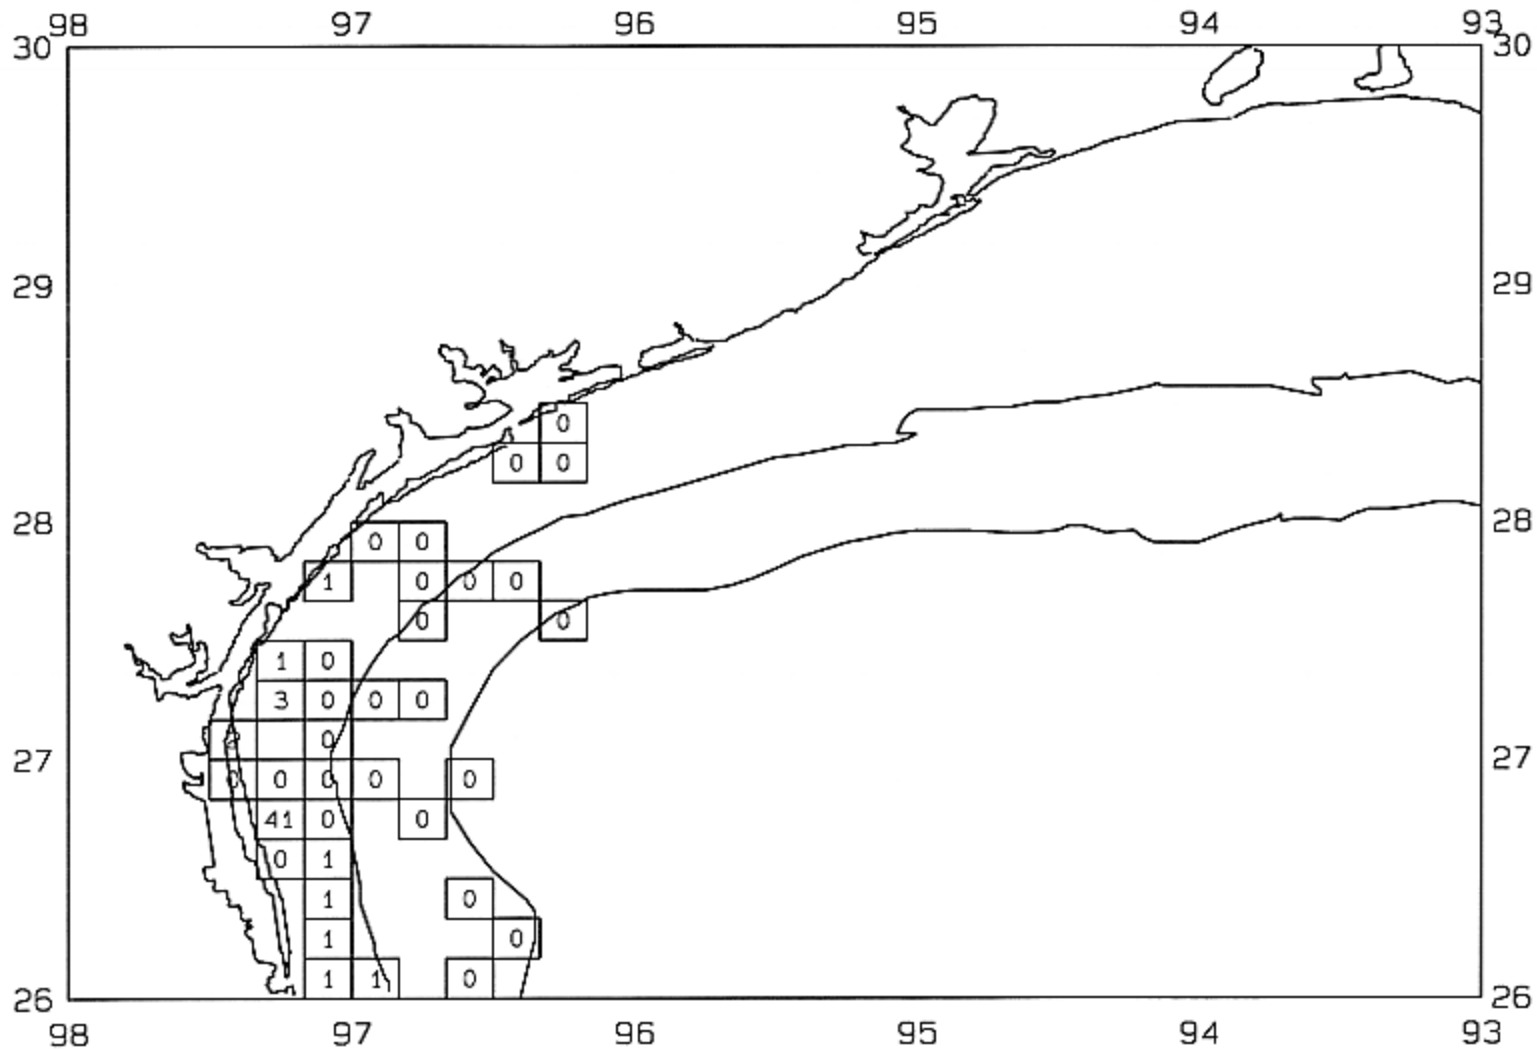

SEAMAP 2002

SAMPLING DATES FROM 06/17/02 TO 06/23/02

AVERAGE BROWN SHRIMP CATCH IN POUNDS/HOUR

SEAMAP 2002

SAMPLING DATES FROM 06/17/02 TO 06/23/02

AVERAGE BROWN SHRIMP COUNT PER POUND

SEAMAP 2002

SAMPLING DATES FROM 06/17/02 TO 06/23/02

AVERAGE WHITE SHRIMP CATCH IN POUNDS/HOUR

SEAMAP 2002

SAMPLING DATES FROM 06/17/02 TO 06/23/02

AVERAGE WHITE SHRIMP COUNT PER POUND

SEAMAP 2002

SAMPLING DATES FROM 06/17/02 TO 06/23/02

AVERAGE PINK SHRIMP CATCH IN POUNDS/HOUR

SEAMAP 2002

SAMPLING DATES FROM 06/17/02 TO 06/23/02

AVERAGE PINK SHRIMP COUNT PER POUND

SEAMAP 2002

SAMPLING DATES FROM 06/17/02 TO 06/23/02

AVERAGE FINFISH CATCH IN POUNDS/HOUR/10