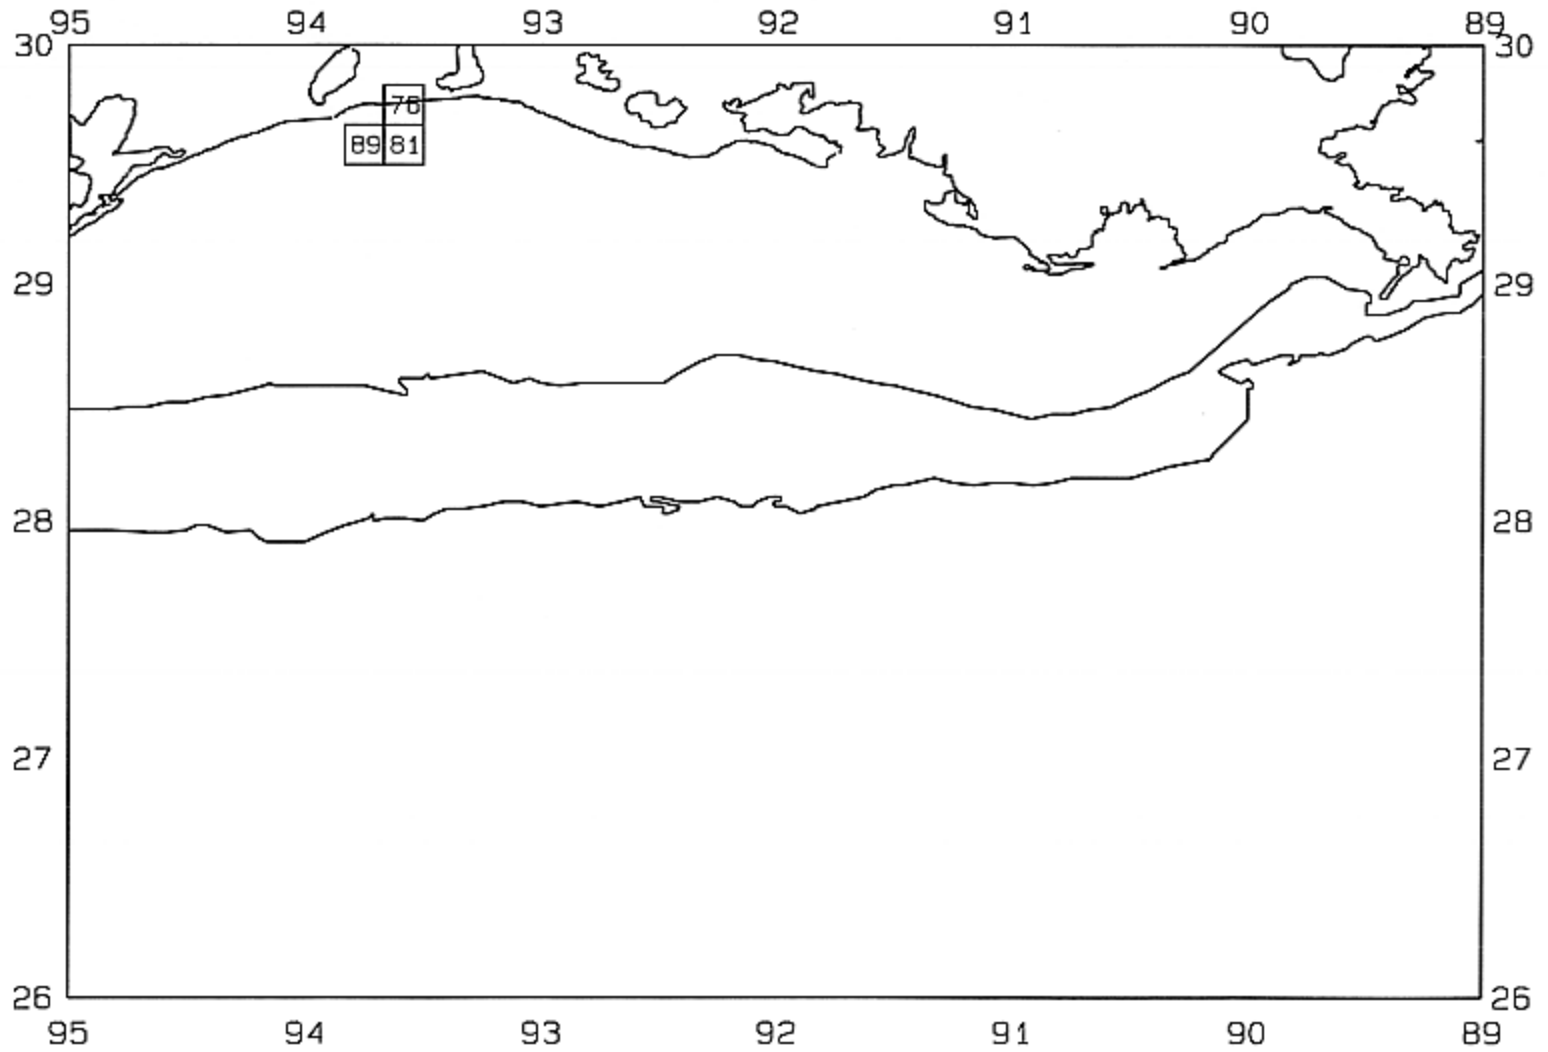

SEAMAP 2002

SAMPLING DATES FROM 06/26/02 TO 06/26/02

SAMPLING STATIONS

SEAMAP 2002

SAMPLING DATES FROM 06/26/02 TO 06/26/02

AVERAGE FINFISH CATCH IN POUNDS/HOUR/10

SEAMAP 2002
SAMPLING DATES FROM 06/18/02 TO 06/18/02
SAMPLING STATIONS

SEAMAP 2002

SAMPLING DATES FROM 06/18/02 TO 06/18/02

AVERAGE BROWN SHRIMP CATCH IN POUNDS/HOUR

SEAMAP 2002

SAMPLING DATES FROM 06/18/02 TO 06/18/02

AVERAGE BROWN SHRIMP COUNT PER POUND

SEAMAP 2002

SAMPLING DATES FROM 06/18/02 TO 06/18/02