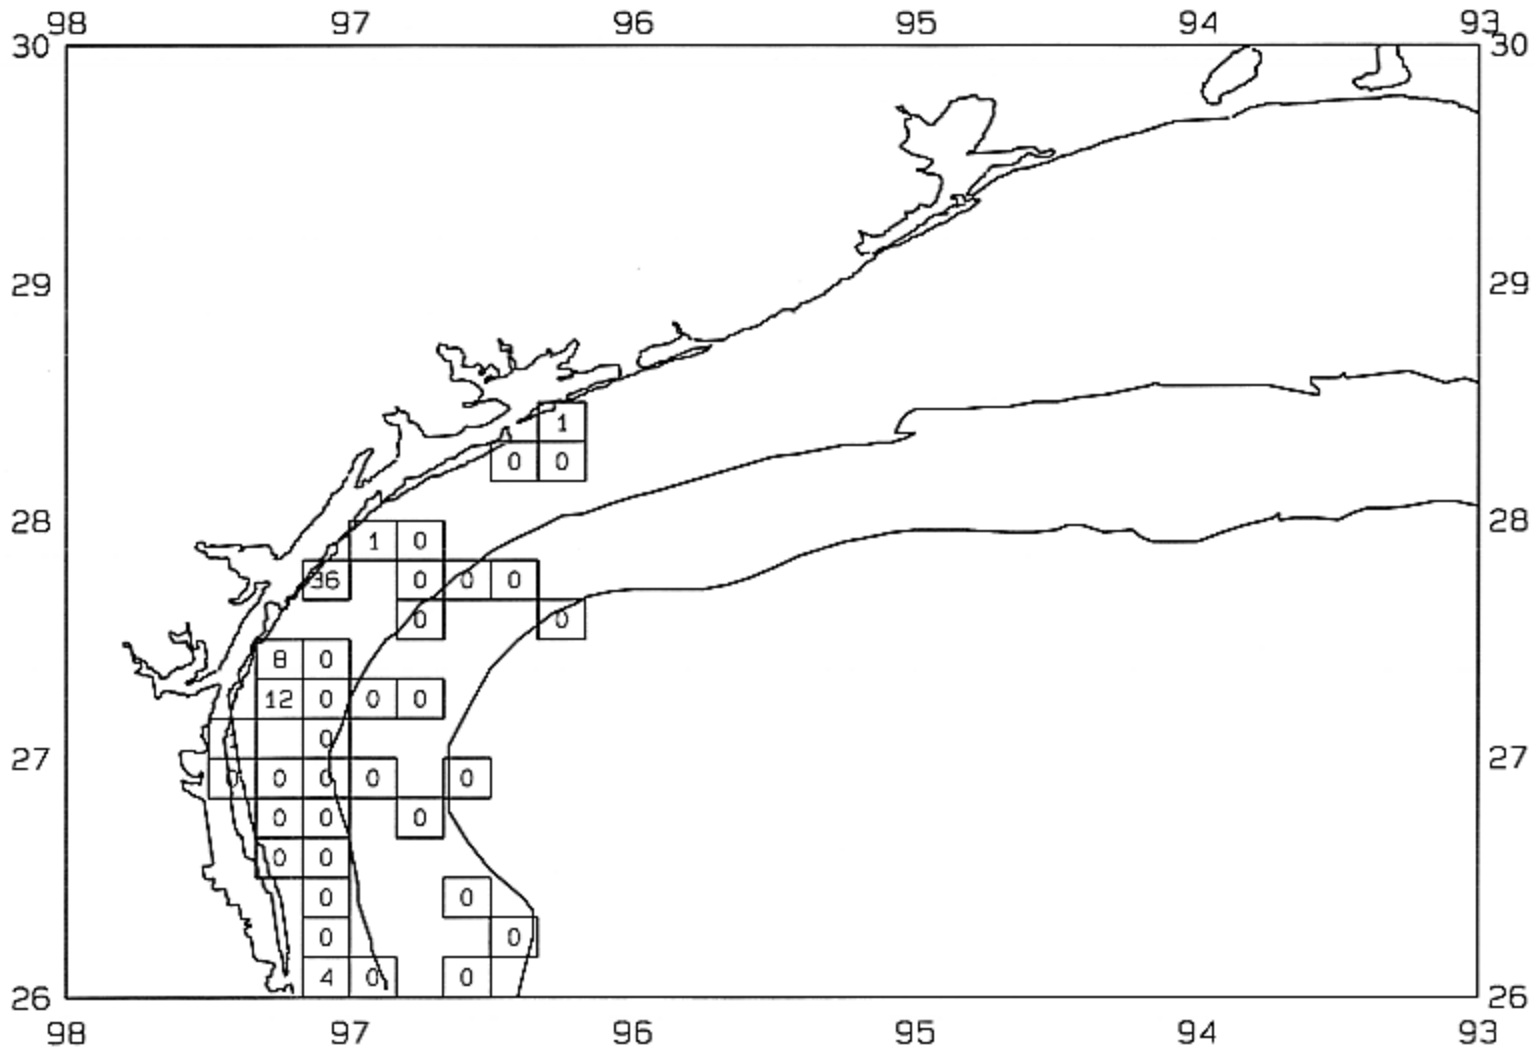

SEAMAP 2002

SAMPLING DATES FROM 06/17/02 TO 06/23/02

AVERAGE WHITE SHRIMP CATCH IN POUNDS/HOUR