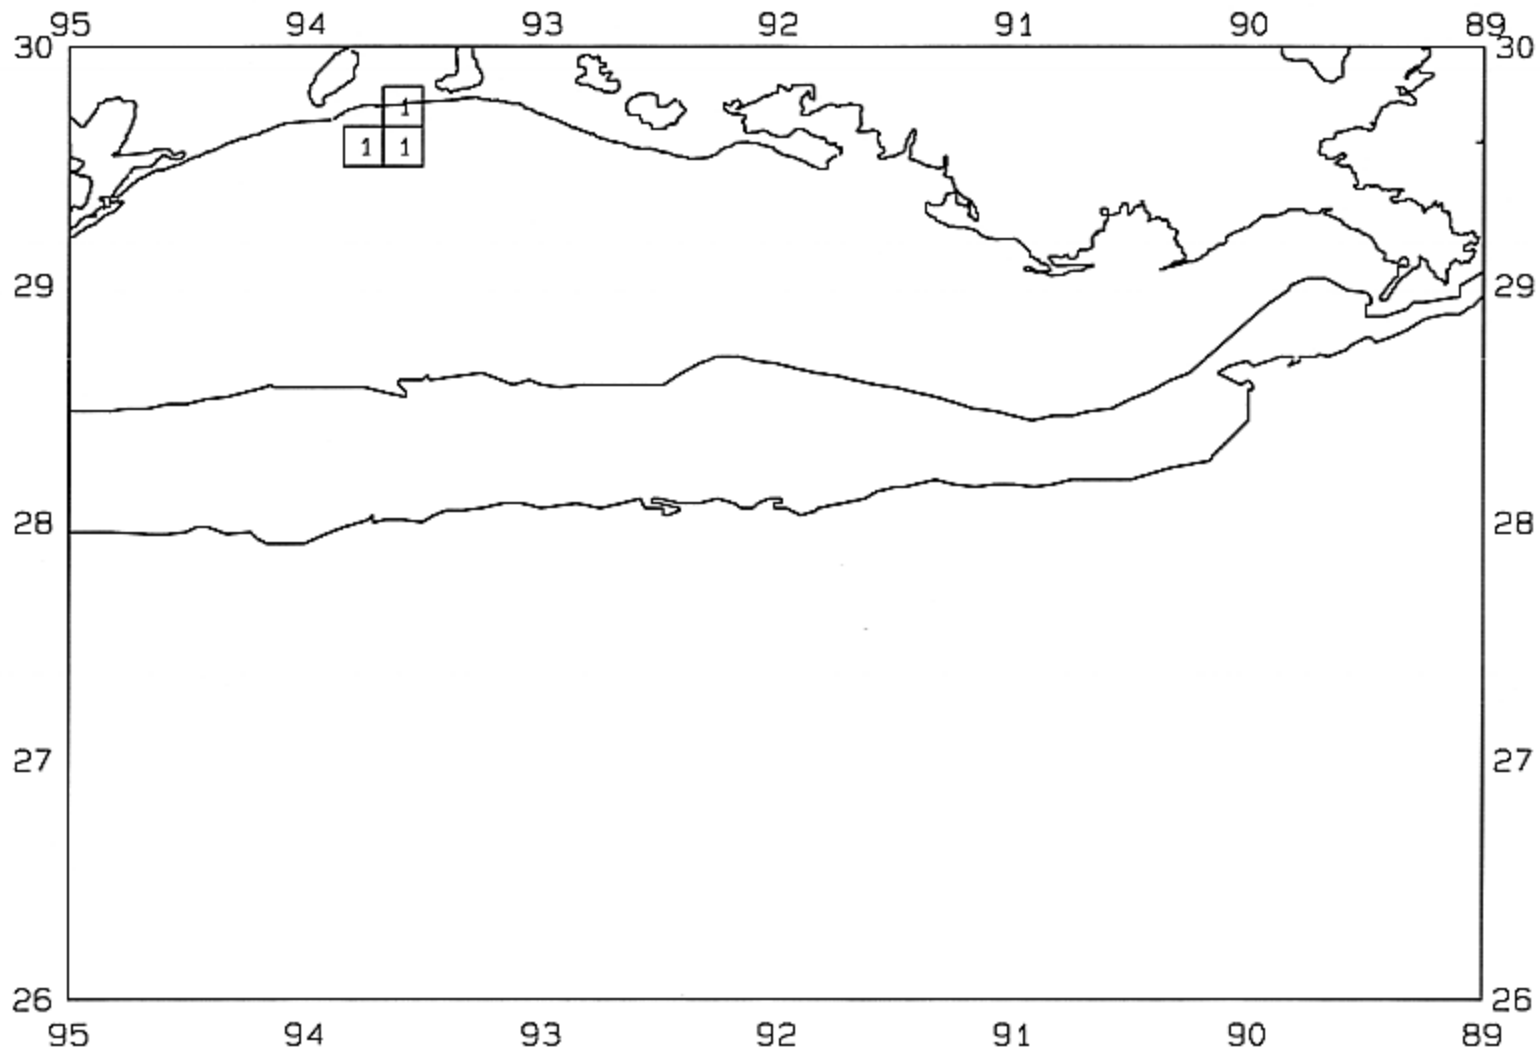

SEAMAP 2002

SAMPLING DATES FROM 06/26/02 TO 06/26/02

SAMPLING STATIONS

SEAMAP 2002

SAMPLING DATES FROM 06/26/02 TO 06/26/02

AVERAGE FINFISH CATCH IN POUNDS/HOUR/10

SEAMAP 2002
SAMPLING DATES FROM 06/18/02 TO 06/18/02
SAMPLING STATIONS

SEAMAP 2002

SAMPLING DATES FROM 06/18/02 TO 06/18/02

AVERAGE BROWN SHRIMP CATCH IN POUNDS/HOUR

SEAMAP 2002

SAMPLING DATES FROM 06/18/02 TO 06/18/02

AVERAGE BROWN SHRIMP COUNT PER POUND

SEAMAP 2002

SAMPLING DATES FROM 06/18/02 TO 06/18/02