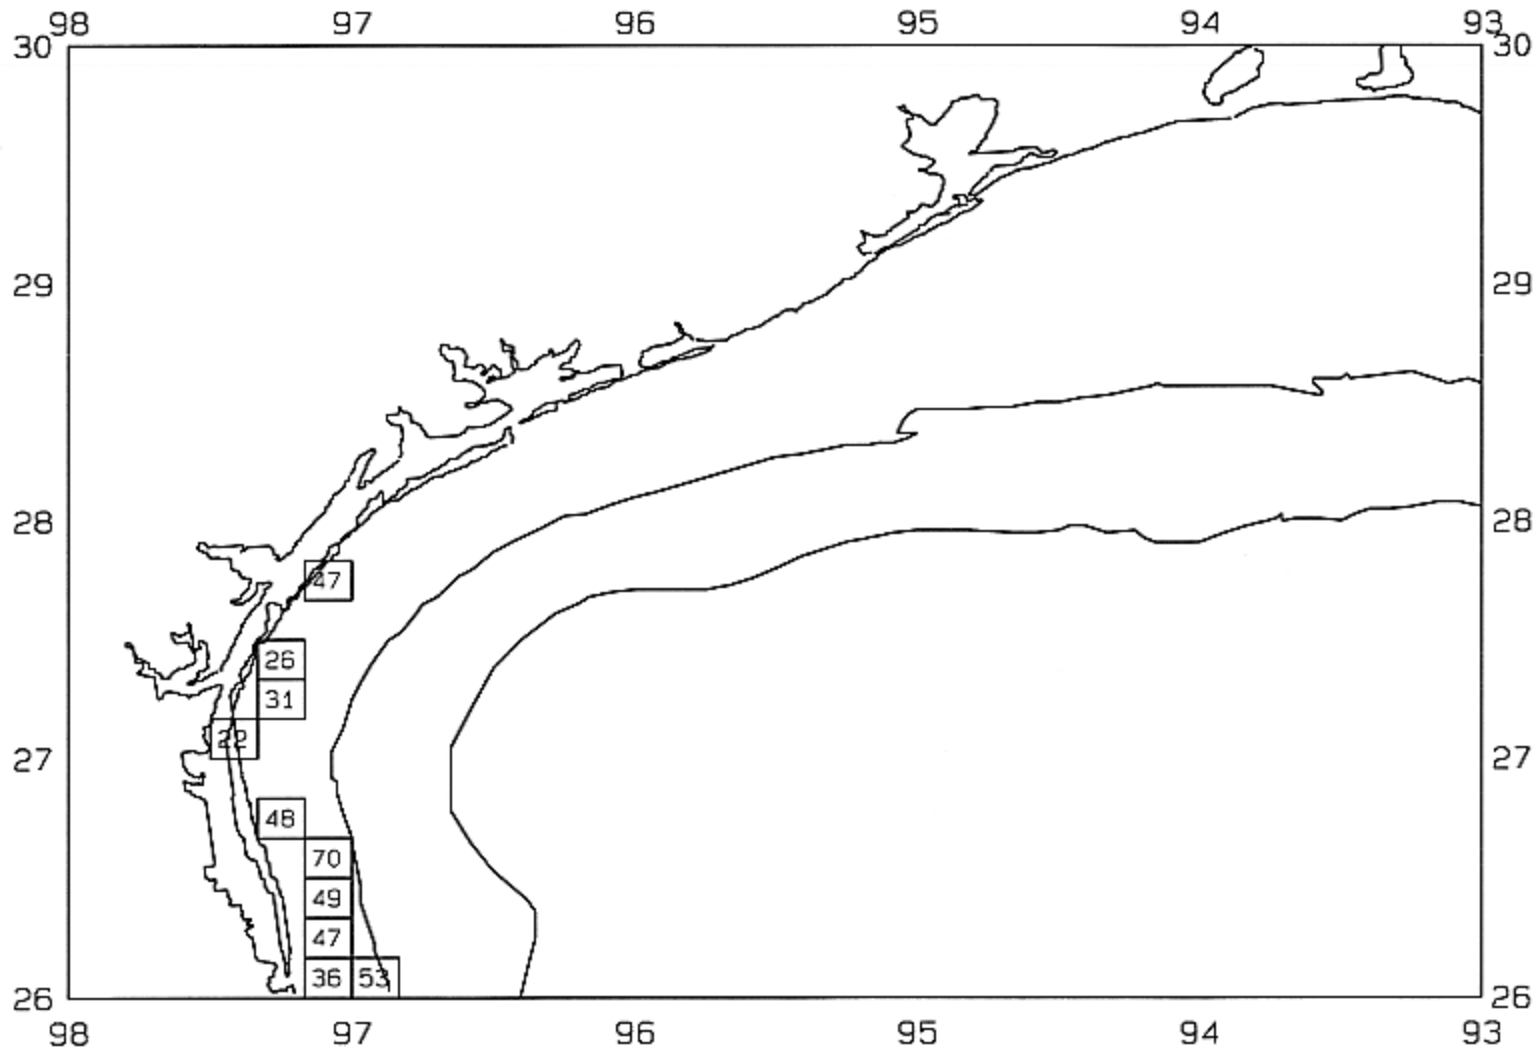

SEAMAP 2002

SAMPLING DATES FROM 06/17/02 TO 06/23/02

AVERAGE BROWN SHRIMP CATCH IN POUNDS/HOUR

SEAMAP 2002

SAMPLING DATES FROM 06/17/02 TO 06/23/02

AVERAGE BROWN SHRIMP COUNT PER POUND

SEAMAP 2002

SAMPLING DATES FROM 06/17/02 TO 06/23/02

AVERAGE WHITE SHRIMP CATCH IN POUNDS/HOUR

SEAMAP 2002

SAMPLING DATES FROM 06/17/02 TO 06/23/02

AVERAGE WHITE SHRIMP COUNT PER POUND

SEAMAP 2002

SAMPLING DATES FROM 06/17/02 TO 06/23/02

AVERAGE PINK SHRIMP CATCH IN POUNDS/HOUR

SEAMAP 2002

SAMPLING DATES FROM 06/17/02 TO 06/23/02

AVERAGE PINK SHRIMP COUNT PER POUND

SEAMAP 2002

SAMPLING DATES FROM 06/17/02 TO 06/23/02

AVERAGE FINFISH CATCH IN POUNDS/HOUR/10