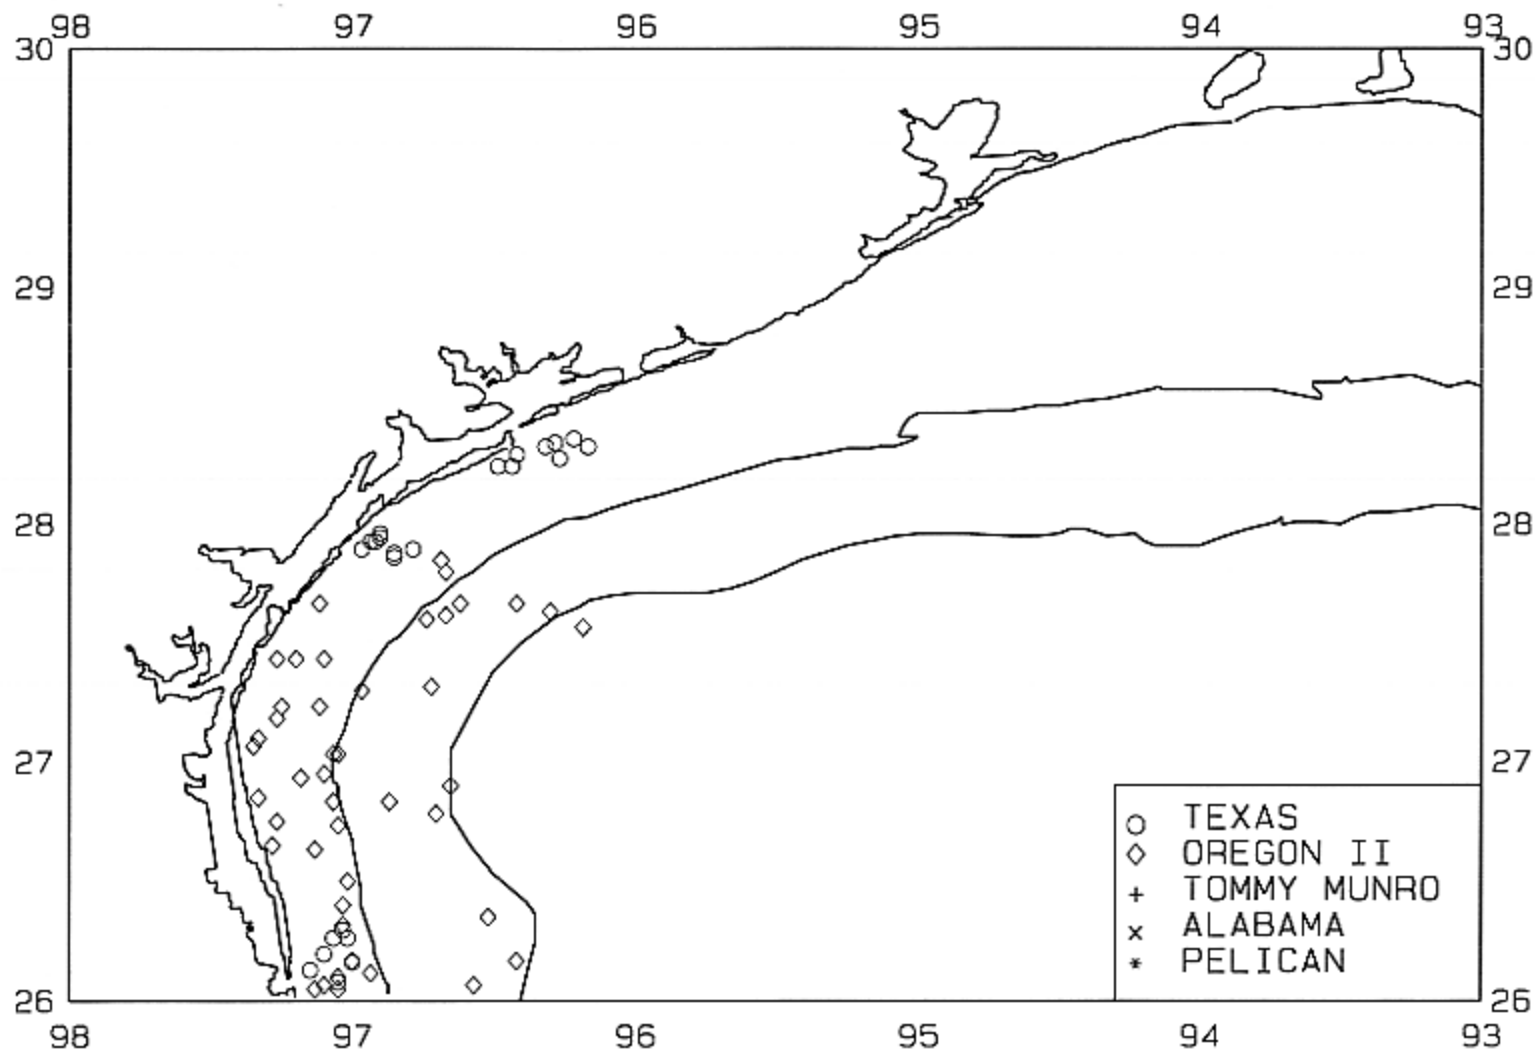

SEAMAP 2002

SAMPLING DATES FROM 06/17/02 TO 06/23/02

AVERAGE BROWN SHRIMP CATCH IN POUNDS/HOUR

SEAMAP 2002

SAMPLING DATES FROM 06/17/02 TO 06/23/02

AVERAGE BROWN SHRIMP COUNT PER POUND

SEAMAP 2002

SAMPLING DATES FROM 06/17/02 TO 06/23/02