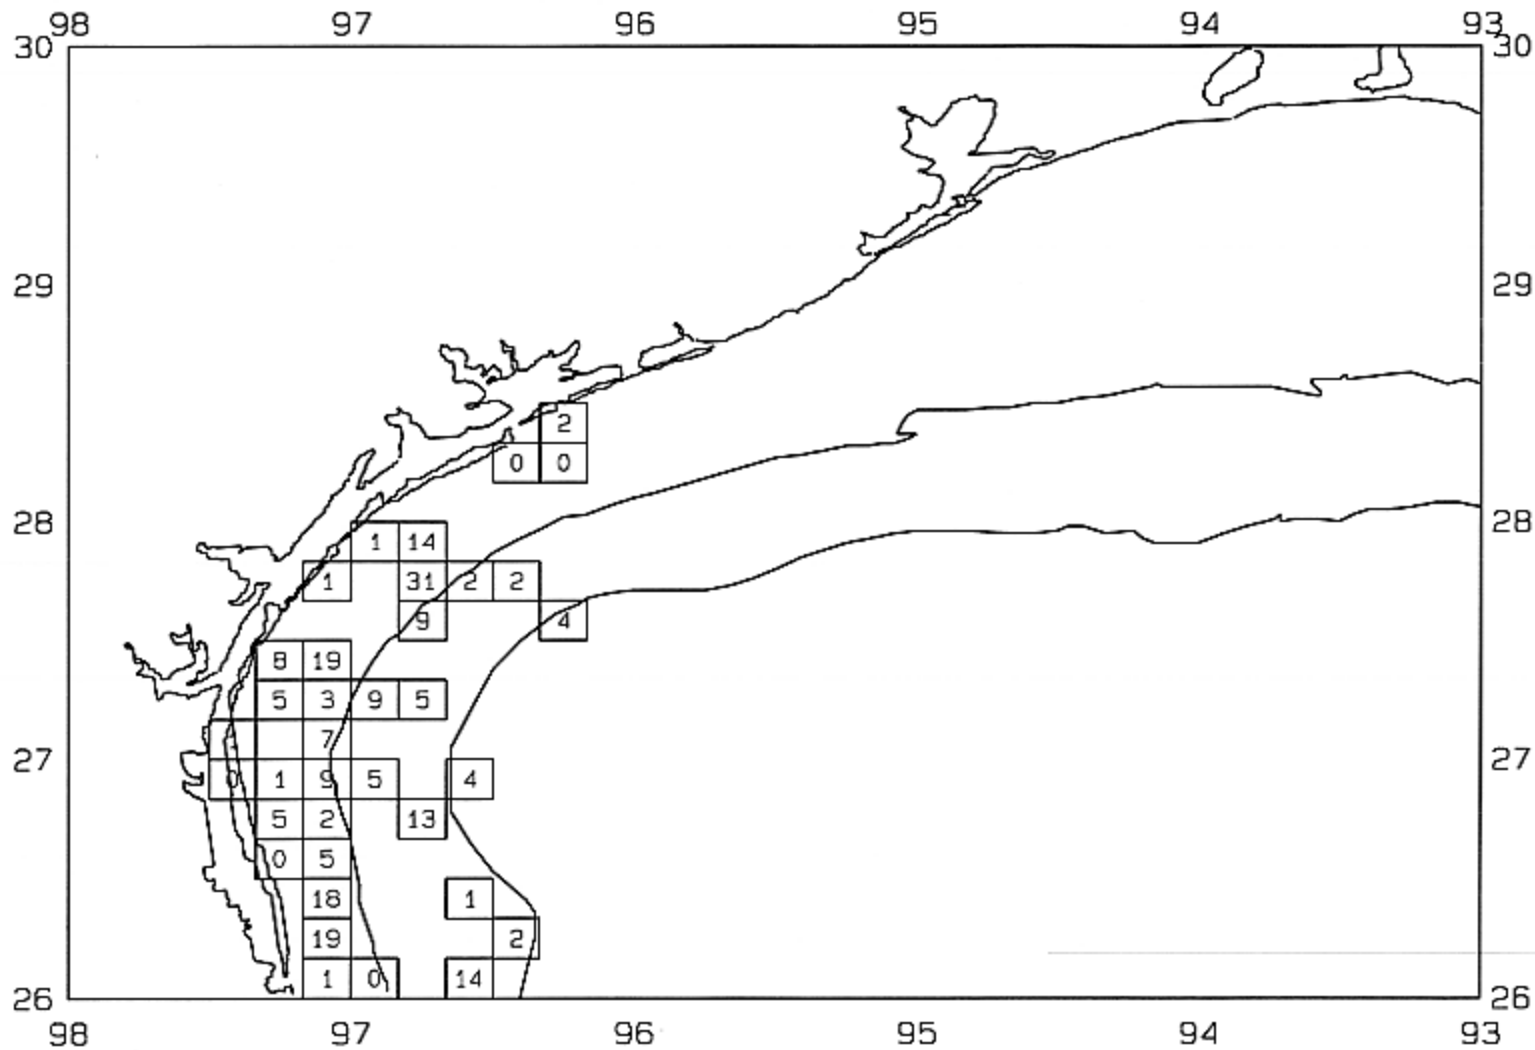

SEAMAP 2002

SAMPLING DATES FROM 06/17/02 TO 06/23/02

AVERAGE BROWN SHRIMP CATCH IN POUNDS/HOUR

SEAMAP 2002

SAMPLING DATES FROM 06/17/02 TO 06/23/02

AVERAGE BROWN SHRIMP COUNT PER POUND

SEAMAP 2002

SAMPLING DATES FROM 06/17/02 TO 06/23/02